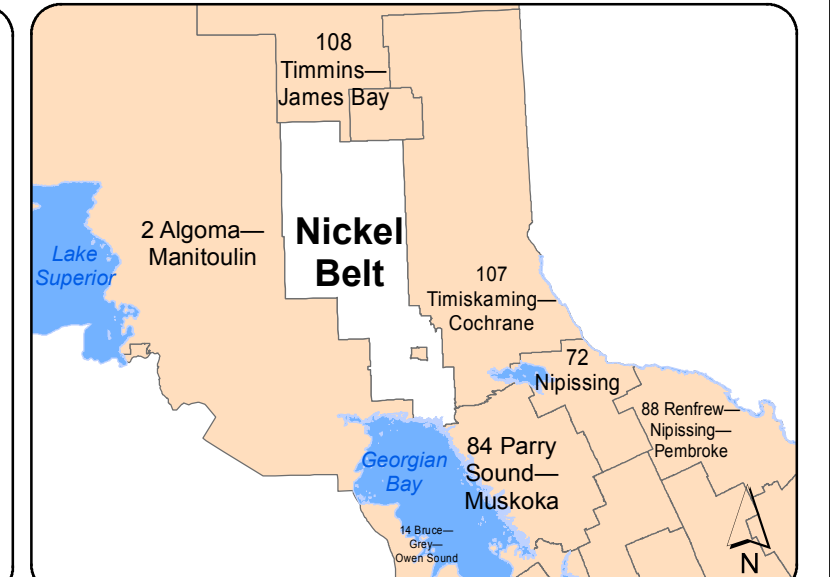

071 - Nickel Belt

Electoral District	Divided Highway	Major Road	Lower Tier**	First Nations Community	Lakes & Rivers
Railway	Provincial Highway	Local Road	Upper Tier*	Park/Conservation Area	Provincial Park