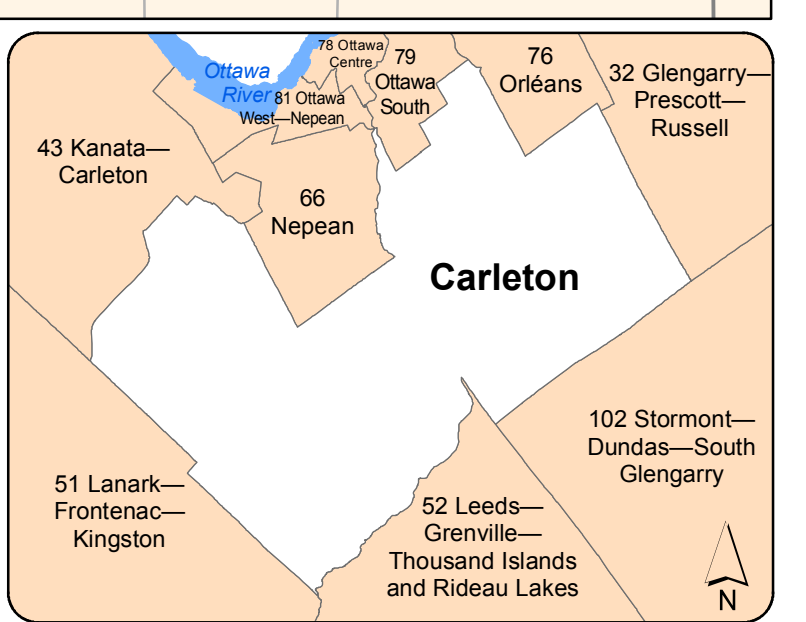

- Electoral District
- Divided Highway
- Major Road
- Lower Tier**
- First Nations Community
- Provincial Park
- Railway
- Provincial Highway
- Local Road
- Upper Tier*
- Park/Conservation Area
- Lakes & Rivers