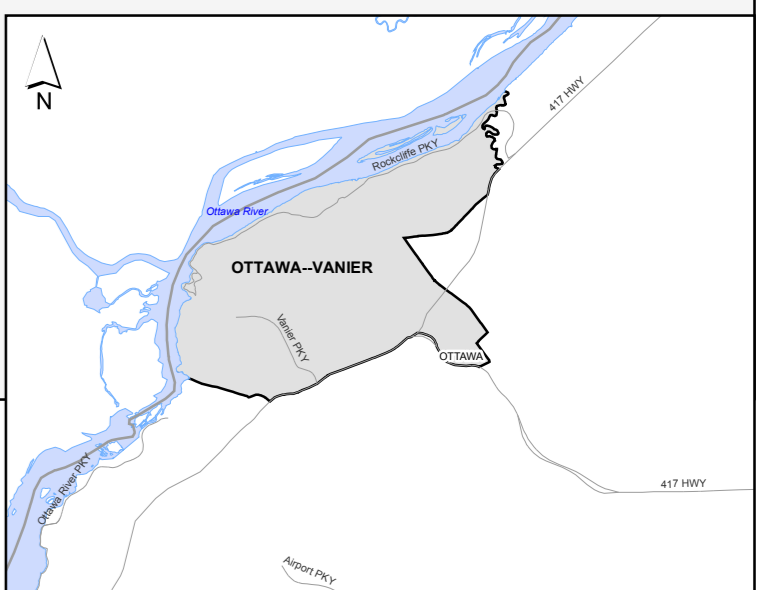

Scale: 1:10,000